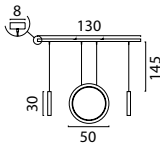

60

2606-05-15-501303AC2
Black Fixt. Cacao Ring,
Cacao Tube, PVC Cable,
37W 1600Lm + 2x 4,4W
2x 450Lm 2700K, Tri-
ac-Dim.