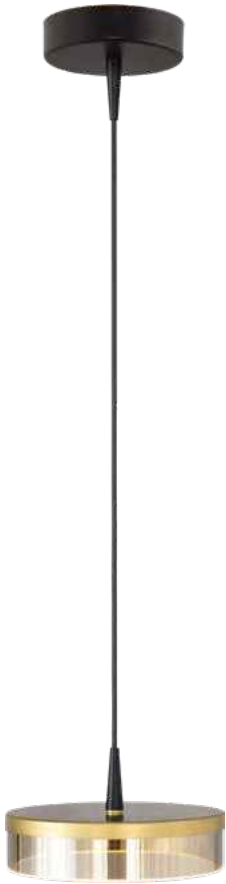

2040-05-02-02
Black Fixt. Gold Cover,
PVC cable, 8W 960Lm
2700-2200K, Triac-Dim.