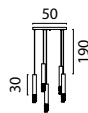

2582-05-07-50-5
Black Fixt. Shiny Chrome
Tube, 5x GU10 max
18W Bulb excl.