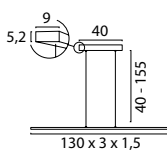

2776-37-PRD-TW
Nickel, Steelwire Catrol,
31,1W 3840Lm 3000-2200K
Gesture Control.