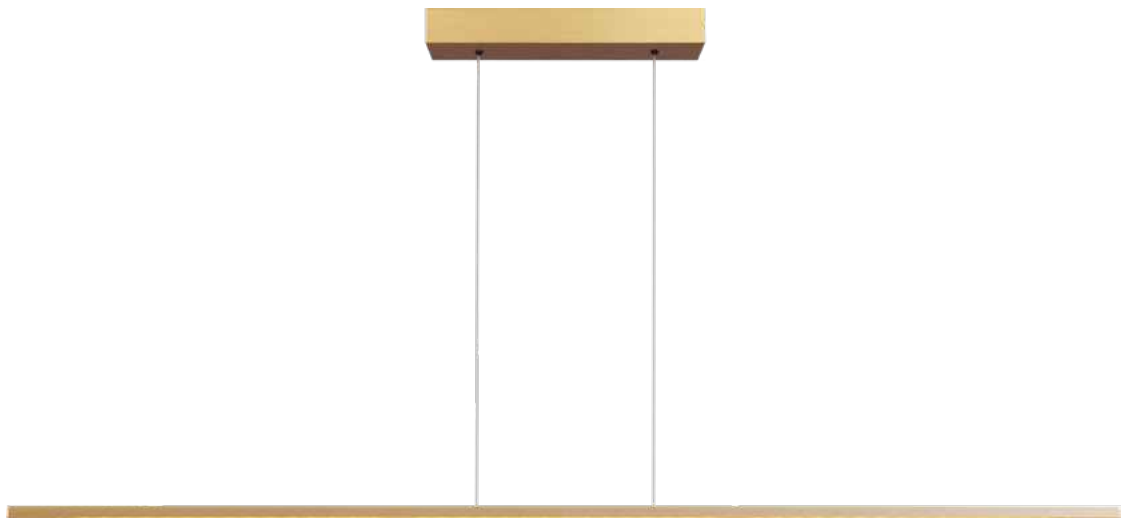

2777-02-PRD-TW

Gold, Steelwire Catrol,
35,8W 5400Lm 3000-2200K
Gesture Control.