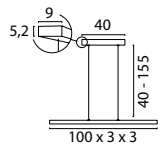

2975-01-PRD-TW

Bronze, Steelwire Catrol,
34,5W 4560Lm 3000-2200K
Gesture Control.