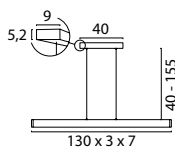

Black Nickel, Steelwire Control, 46,7W 6840Lm 3000-2200K Gesture Control.

**2685-37-PRD-TW**

Matt Nickel, Steelwire Control, 34,5W 4560Lm 3000-2200K Gesture Control.

8

**2686-81-PRD-TW**

Black Nickel, Steelwire Control, 41,8W 5280Lm 3000-2200K Gesture Control.