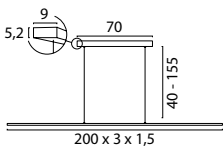

2778-81-PRD-TW

Black Nickel, Steelwire Ca-
trol, 46,6W 6240Lm 3000-
2200K Gesture Control.