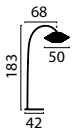

16

1310-05-50

Black Fixt. On/Off Switch, E27 max 18W Bulb excl.