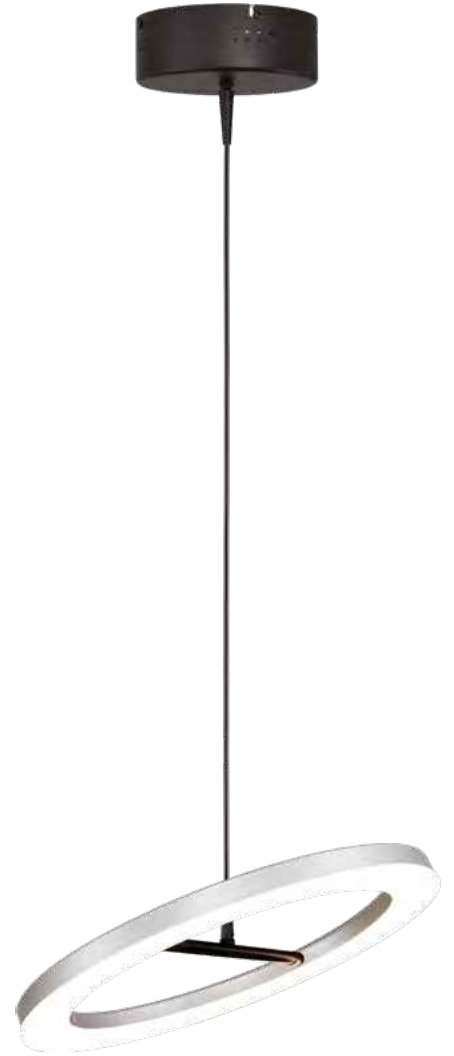

51

Esmee 2

**2794-05-05**  
Black Fixt. Black Ring,  
PVC Cable, 35W 2730Lm  
2700-2200K, Triac-Dim.

**2794-05-02**  
Black Fixt. Gold Ring,  
PVC Cable, 35W 2730Lm  
2700-2200K, Triac-Dim.

 **2794-05-1013**  
Black Fixt. White Ring,  
PVC Cable, 35W 2730Lm  
2700-2200K, Triac-Dim.