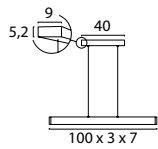

2685-37-PRD-TW

Matt Nickel, Steelwire Control, 34,5W 4560Lm 3000-2200K Gesture Control.

8