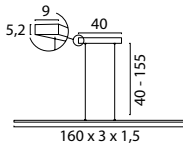

2777-02-PRD-TW

Gold, Steelwire Catrol,
35,8W 5400Lm 3000-2200K
Gesture Control.