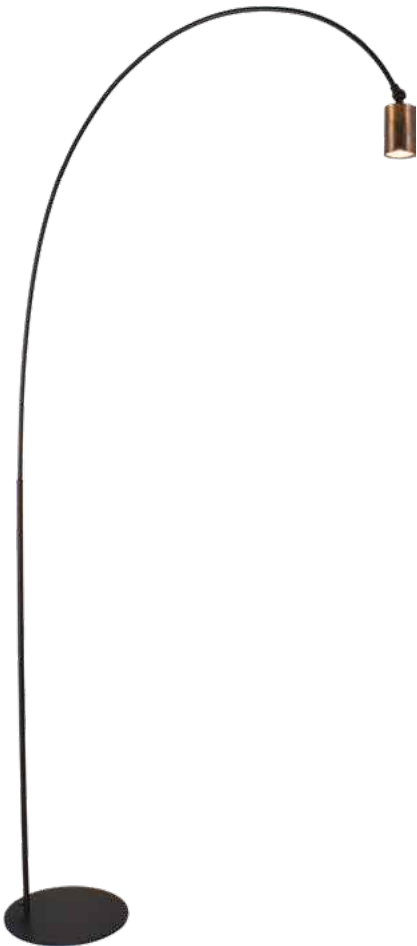

26

1490-05-10
Black Fixt. Antique Brass Cover, On/Off Switch, GU10 max 18W Bulb excl.