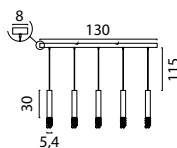

2581-05-07-100-3

Black Fixt. Shiny Chrome Tube, 3x GU10 max 18W Bulb excl.

44

2581-05-18-130-5

Black Fixt. Shiny Gold Tube, 5x GU10 max 18W Bulb excl.