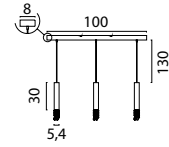

2581-05-07-100-3

Black Fixt. Shiny Chrome Tube, 3x GU10 max 18W Bulb excl.

44

2581-05-18-130-5

Black Fixt. Shiny Gold Tube, 5x GU10 max 18W Bulb excl.