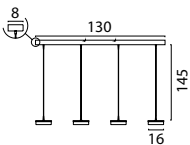

2041-37-37-02-130-4
Nickel Fixt. Nickel Cover,
PVC cable, 4x 8W 4x 960Lm
2700-2200K, Triac-Dim.