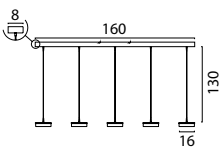

2041-05-81-02-160-5
Black Fixt. Black Cover,
PVC cable, 5x 8W 5x 960Lm
2700-2200K, Triac-Dim.