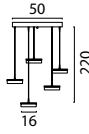

2042-15-15-02-50-5
Cacao Fixt. Cacao Cover,
PVC cable, 5x 8W 5x 960Lm
2700-2200K, Triac-Dim.