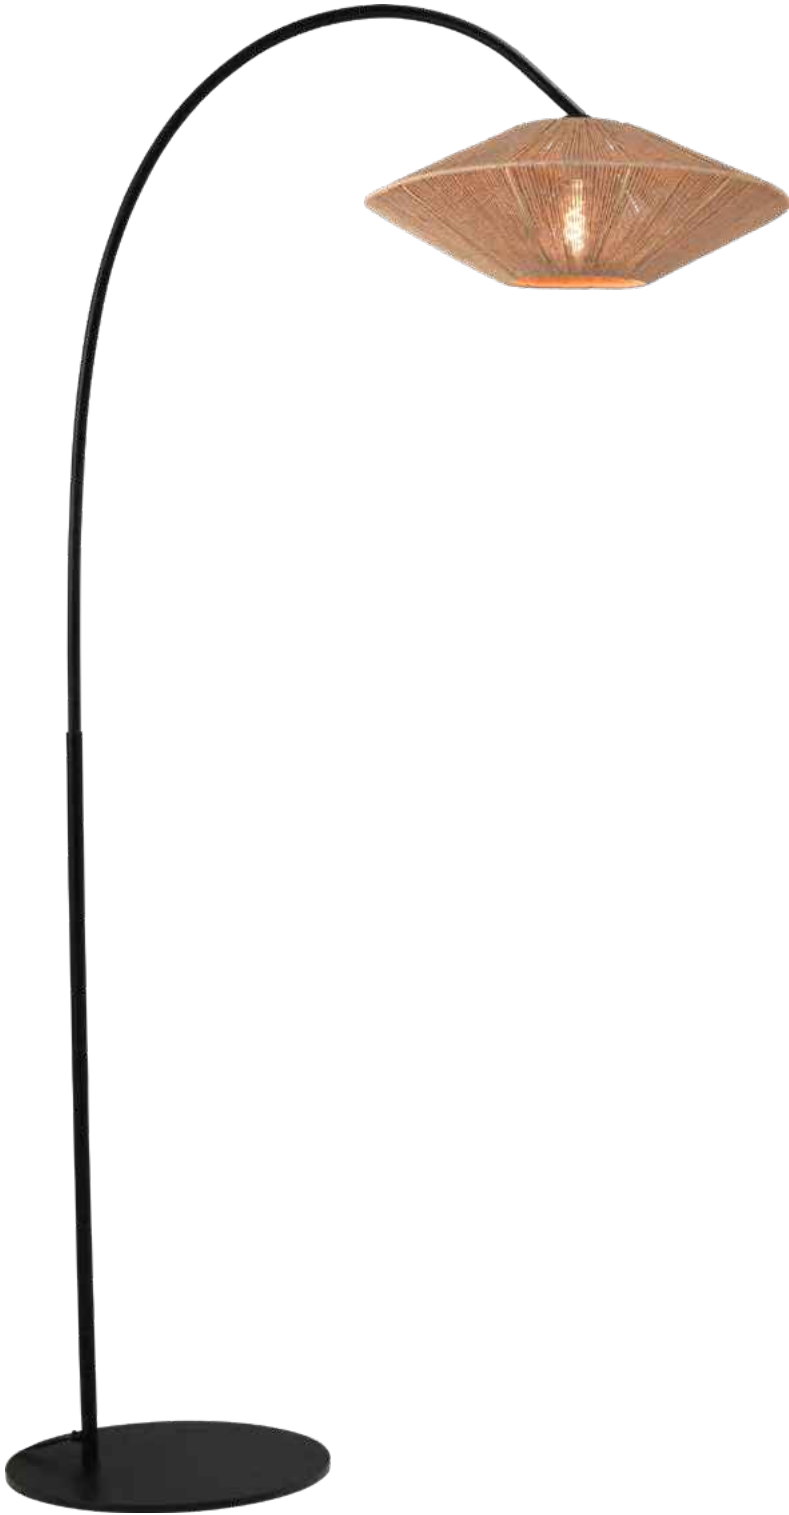

16

1310-05-50

Black Fixt. On/Off Switch, E27 max 18W Bulb excl.