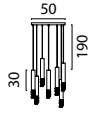

2582-05-18-50-7
Black Fixt. Shiny Gold
Tube, 7x GU10 max 18W
Bulb excl.