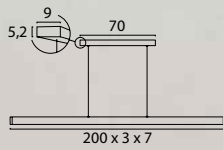

# GESTURE CONTROL

All fixtures are equipped with Gesture Control

10

**2688-01-PRD-TW**

Bronze, Steelwire Catrol,  
46,7W 6840Lm 3000-2200K  
Gesture Control.