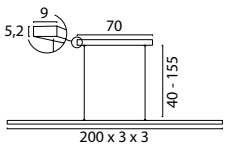

2978-81-PRD-TW

Black Nickel, Steelwire Ca-
trol, 57,1W 8400Lm 3000-
2200K Gesture Control.