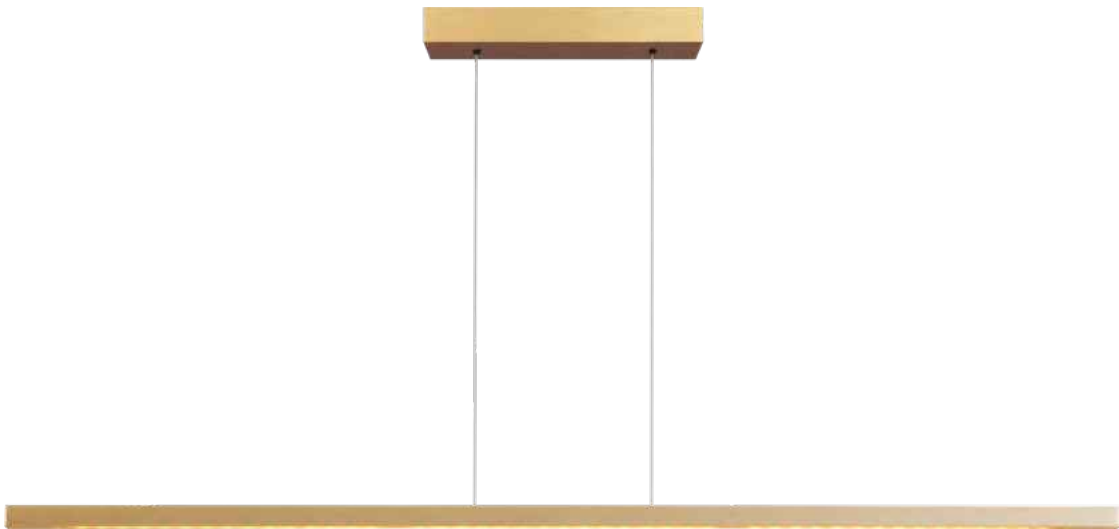

-series-

**2975-01-PRD-TW**

Bronze, Steelwire Catrol,  
34,5W 4560Lm 3000-2200K  
Gesture Control.

**2976-37-PRD-TW**

Nickel, Steelwire Catrol,  
41,8W 5280Lm 3000-2200K  
Gesture Control.

**2977-02-PRD-TW**