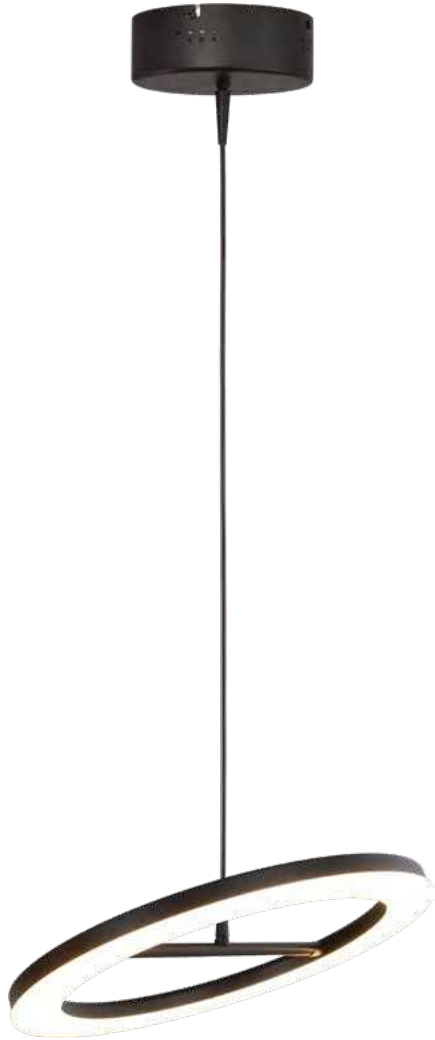

51

Esmee 2

**2794-05-05**  
Black Fixt. Black Ring,  
PVC Cable, 35W 2730Lm  
2700-2200K, Triac-Dim.

**2794-05-02**  
Black Fixt. Gold Ring,  
PVC Cable, 35W 2730Lm  
2700-2200K, Triac-Dim.

 **2794-05-1013**  
Black Fixt. White Ring,  
PVC Cable, 35W 2730Lm  
2700-2200K, Triac-Dim.