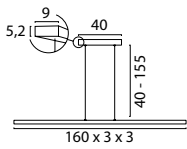

-series-

**2975-01-PRD-TW**

Bronze, Steelwire Catrol,  
34,5W 4560Lm 3000-2200K  
Gesture Control.

**2976-37-PRD-TW**

Nickel, Steelwire Catrol,  
41,8W 5280Lm 3000-2200K  
Gesture Control.

**2977-02-PRD-TW**