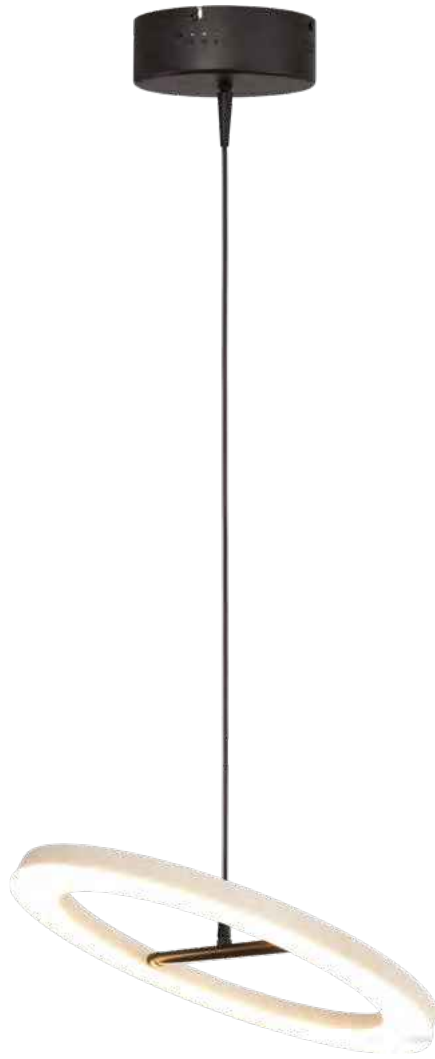

51

Esmee 2

**2794-05-05**  
Black Fixt. Black Ring,  
PVC Cable, 35W 2730Lm  
2700-2200K, Triac-Dim.

**2794-05-02**  
Black Fixt. Gold Ring,  
PVC Cable, 35W 2730Lm  
2700-2200K, Triac-Dim.

 **2794-05-1013**  
Black Fixt. White Ring,  
PVC Cable, 35W 2730Lm  
2700-2200K, Triac-Dim.