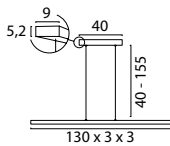

-series-

**2975-01-PRD-TW**

Bronze, Steelwire Catrol,  
34,5W 4560Lm 3000-2200K  
Gesture Control.

**2976-37-PRD-TW**

Nickel, Steelwire Catrol,  
41,8W 5280Lm 3000-2200K  
Gesture Control.

**2977-02-PRD-TW**