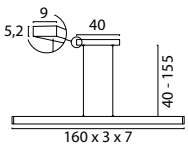

2687-02-PRD-TW

Matt Gold, Steelwire Control, 46,7W 6840Lm 3000-2200K Gesture Control.