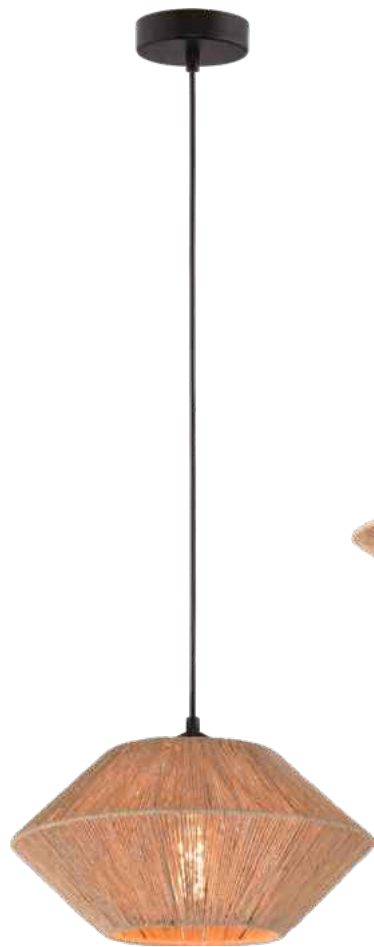

## 2687-81-PRD-TW

Black Nickel, Steelwire Control, 46,7W 6840Lm 3000-2200K Gesture Control.

230 mm

230 mm

14

BICONO

-series-

**2310-05-35**  
Black Fixt. PVC cable,  
E27 max 18W Bulb excl.  
On request:  
 1-F  
TRACK