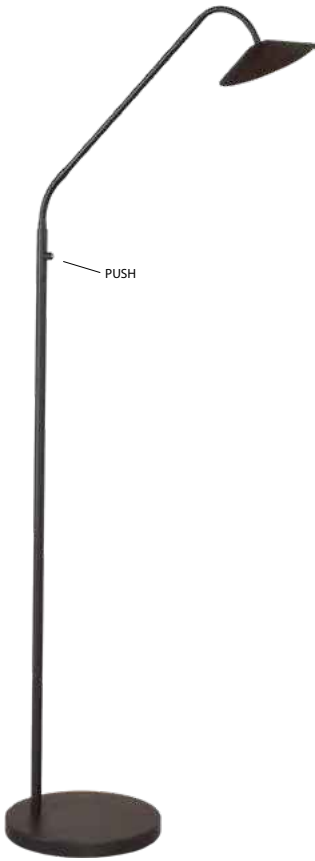

1150-81-81
Black Fixt. Black
Shade, 9W 1400Lm
2700-2200K, Push-
Dim.