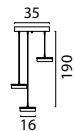

2042-05-37-02-35-3
Black Fixt. Nickel Cover,
PVC cable, 3x 8W 3x 960Lm
2700-2200K, Triac-Dim.