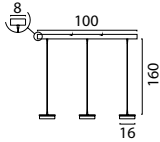

2041-05-02-02-100-3
Black Fixt. Gold Cover,
PVC cable, 3x 8W 3x 960Lm
2700-2200K, Triac-Dim.

84