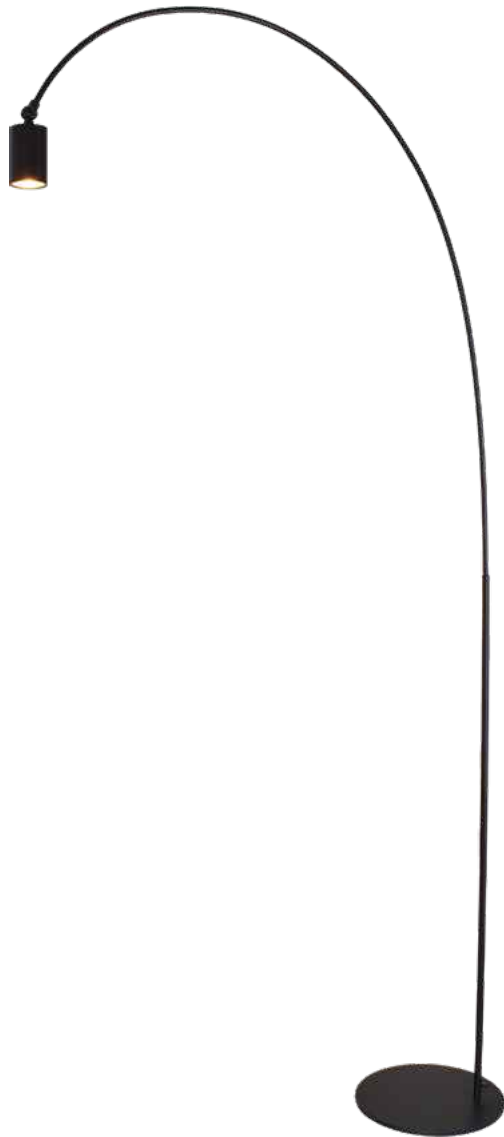

1490-05-05
Black Fixt. Black Cover,
On/Off Switch, GU10
max 18W Bulb excl.