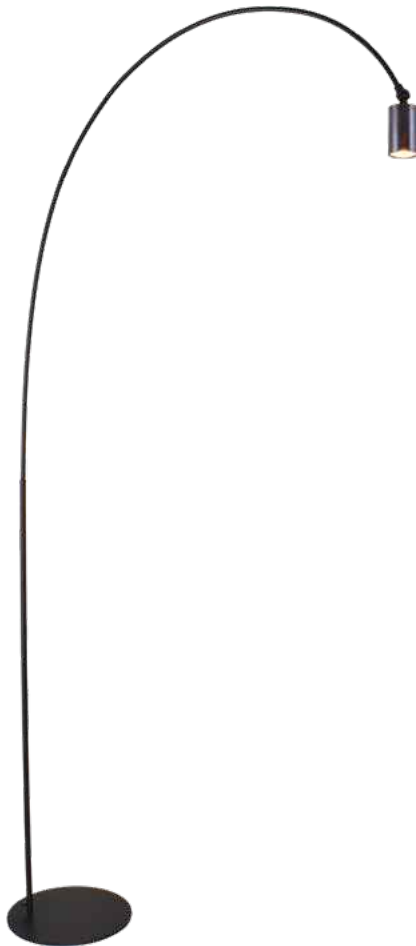

1490-05-66
Black Fixt. Dappled Oil Cover, On/Off Switch, GU10 max 18W Bulb excl.