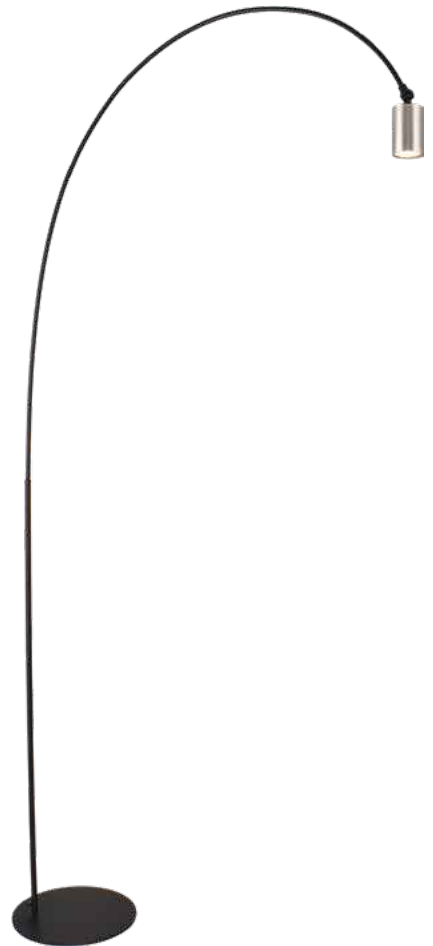

1490-05-37
Black Fixt. Nickel Cover, On/Off Switch, GU10 max 18W Bulb excl.