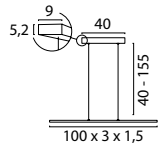

2775-01-PRD-TW
Bronze, Steelwire Catrol,
23,7W 3120Lm 3000-2200K
Gesture Control.

106